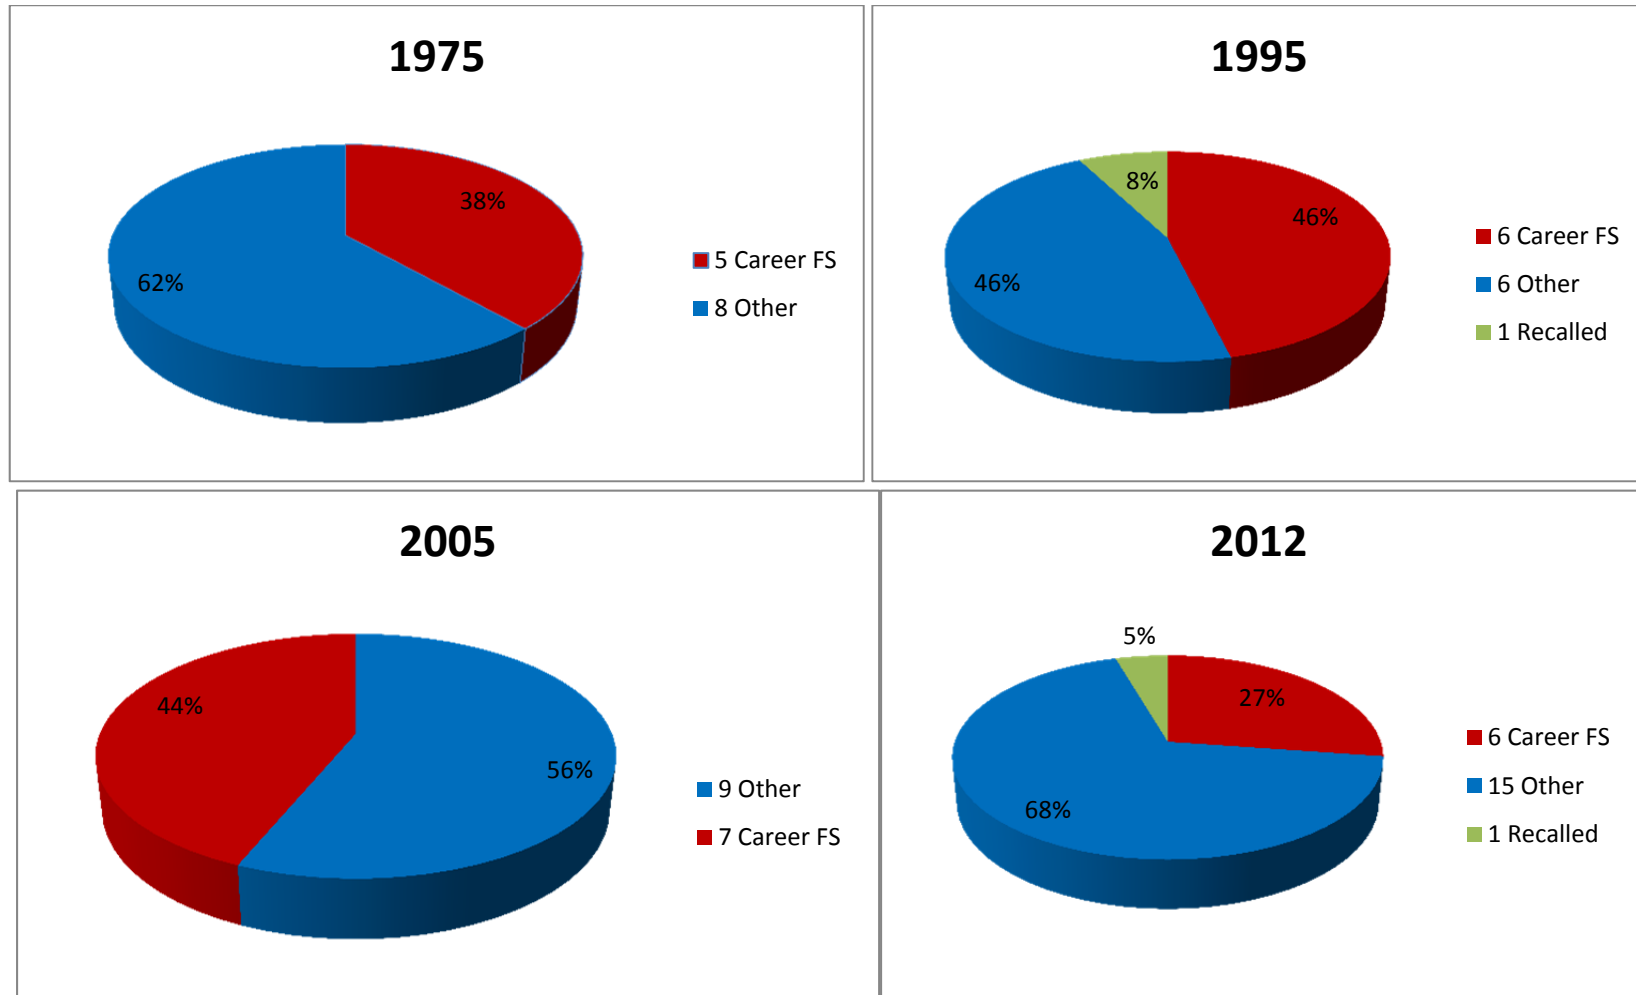

Department of State Career vs. Other Appointments – Directors, Chiefs, Coordinators, Advisors, Ambassadors-at-Large and the Executive Secretary

(“Other” Denotes Any Appointee from Outside the Career Foreign Service)