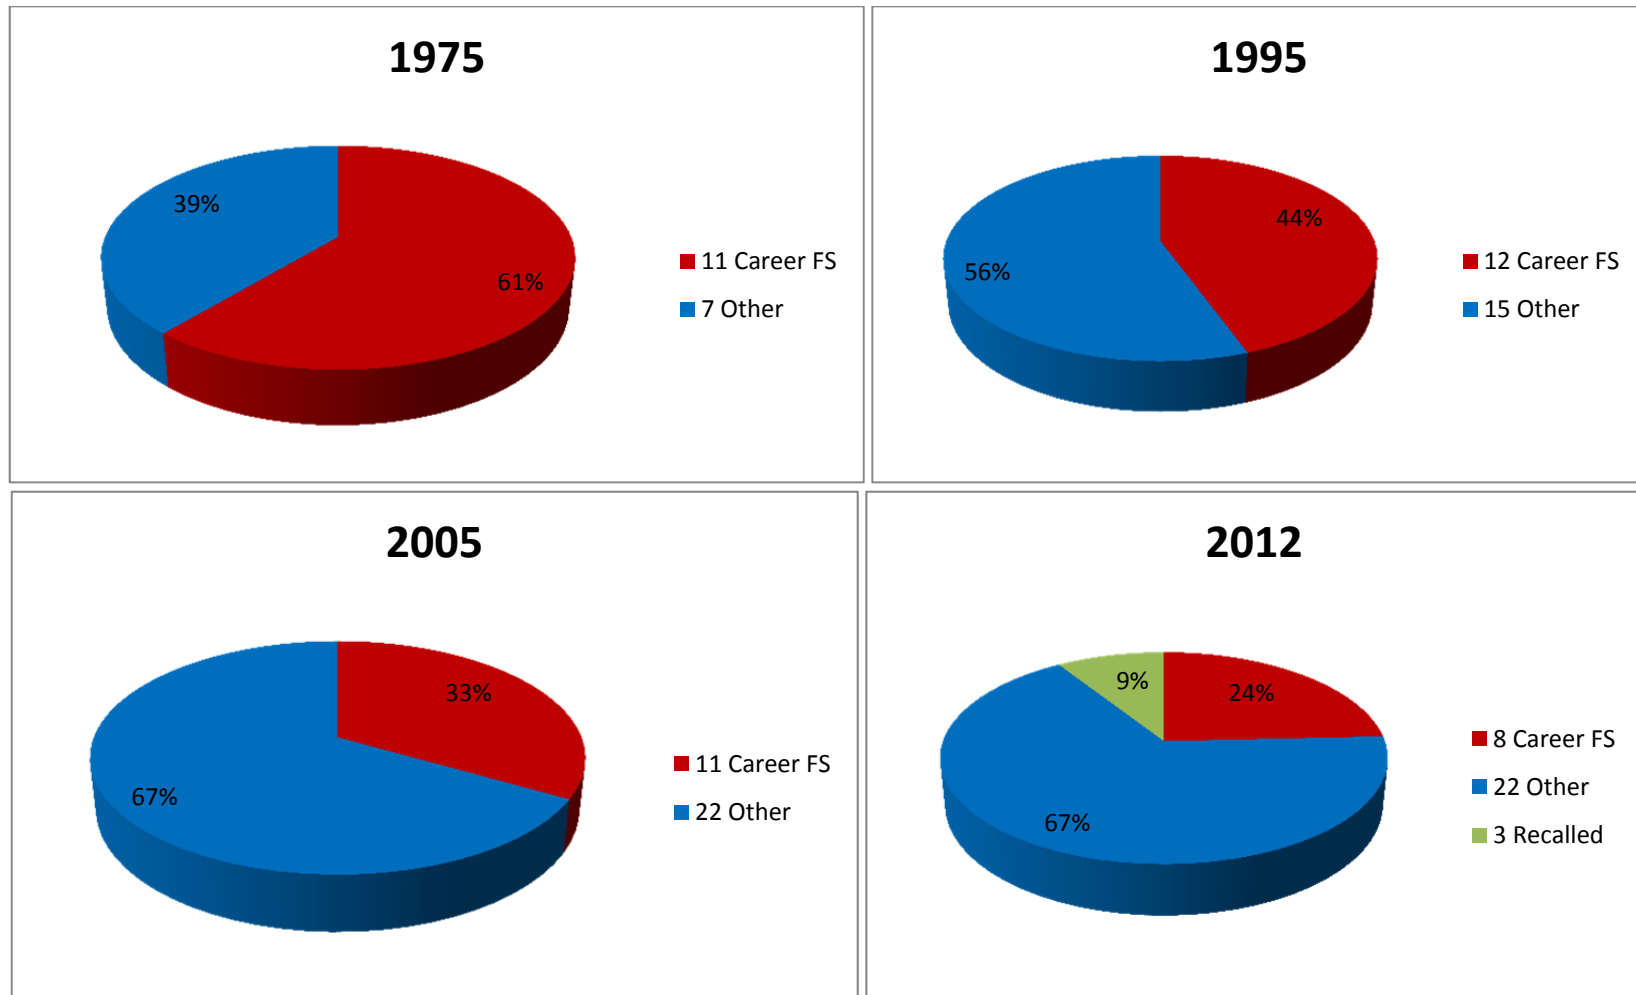

Department of State: Career vs. Other Appointments – Deputy Secretaries, Under Secretaries, and Assistant Secretaries

(“Other” Denotes Any Appointee from Outside the Career Foreign Service)