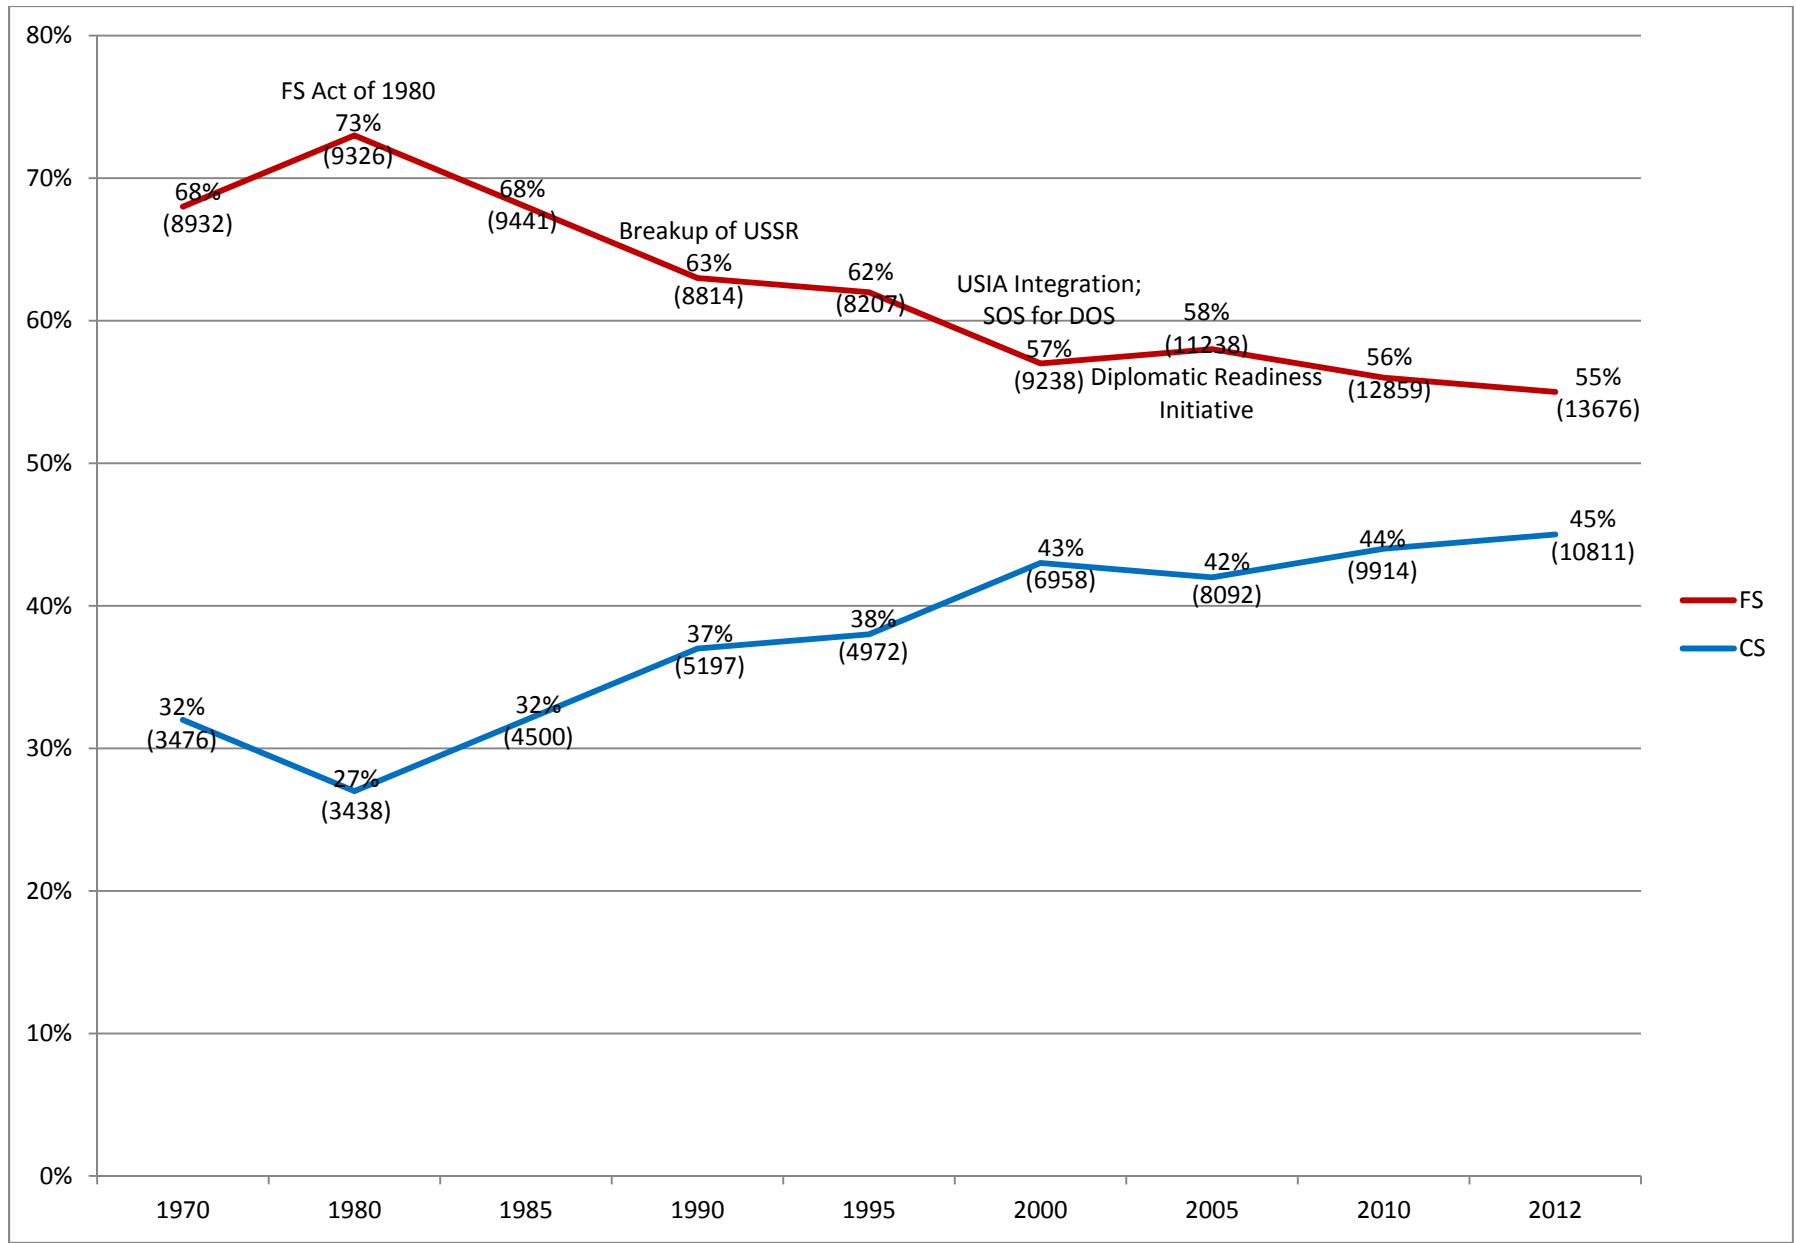

# Department of State FS & CS Full-Time Permanent Employees, 1970-Present